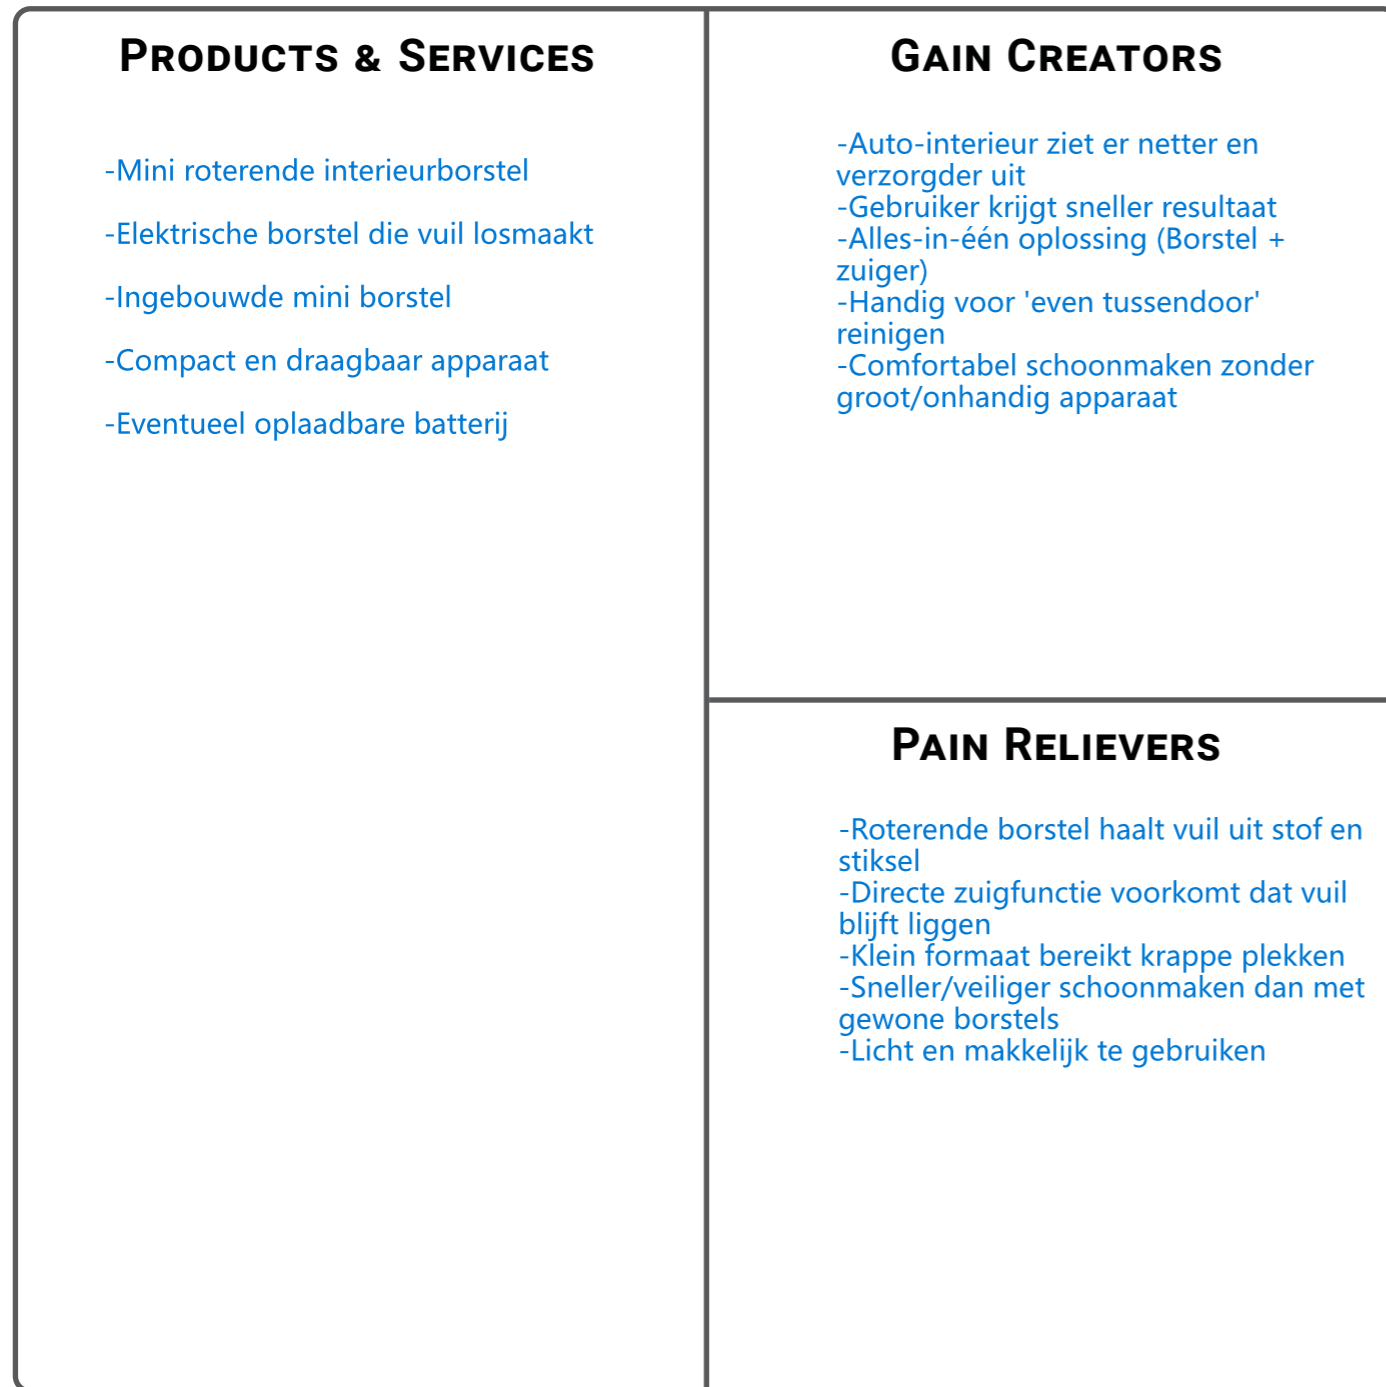

VALUE PROPOSITION

CUSTOMER PROFILE